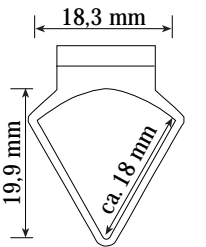

PRIMUS Clip